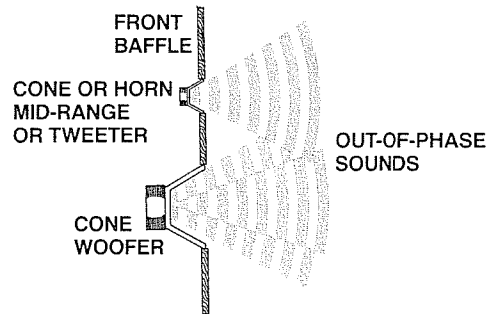

Carton Pack

1 per carton

Recommended

Amp. Power
25-125 Watts

*U.S. Pat. No. 3328537

CONVENTIONAL SYSTEM

PHASE-TECH SYSTEM

PHASE TECHNOLOGY CORPORATION