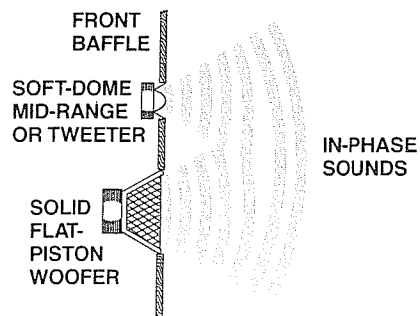

PHASE-TECH SYSTEM

PHASE TECHNOLOGY CORPORATION

101 North Park Street, East Orange, New Jersey 07017; (201) 678-0900.